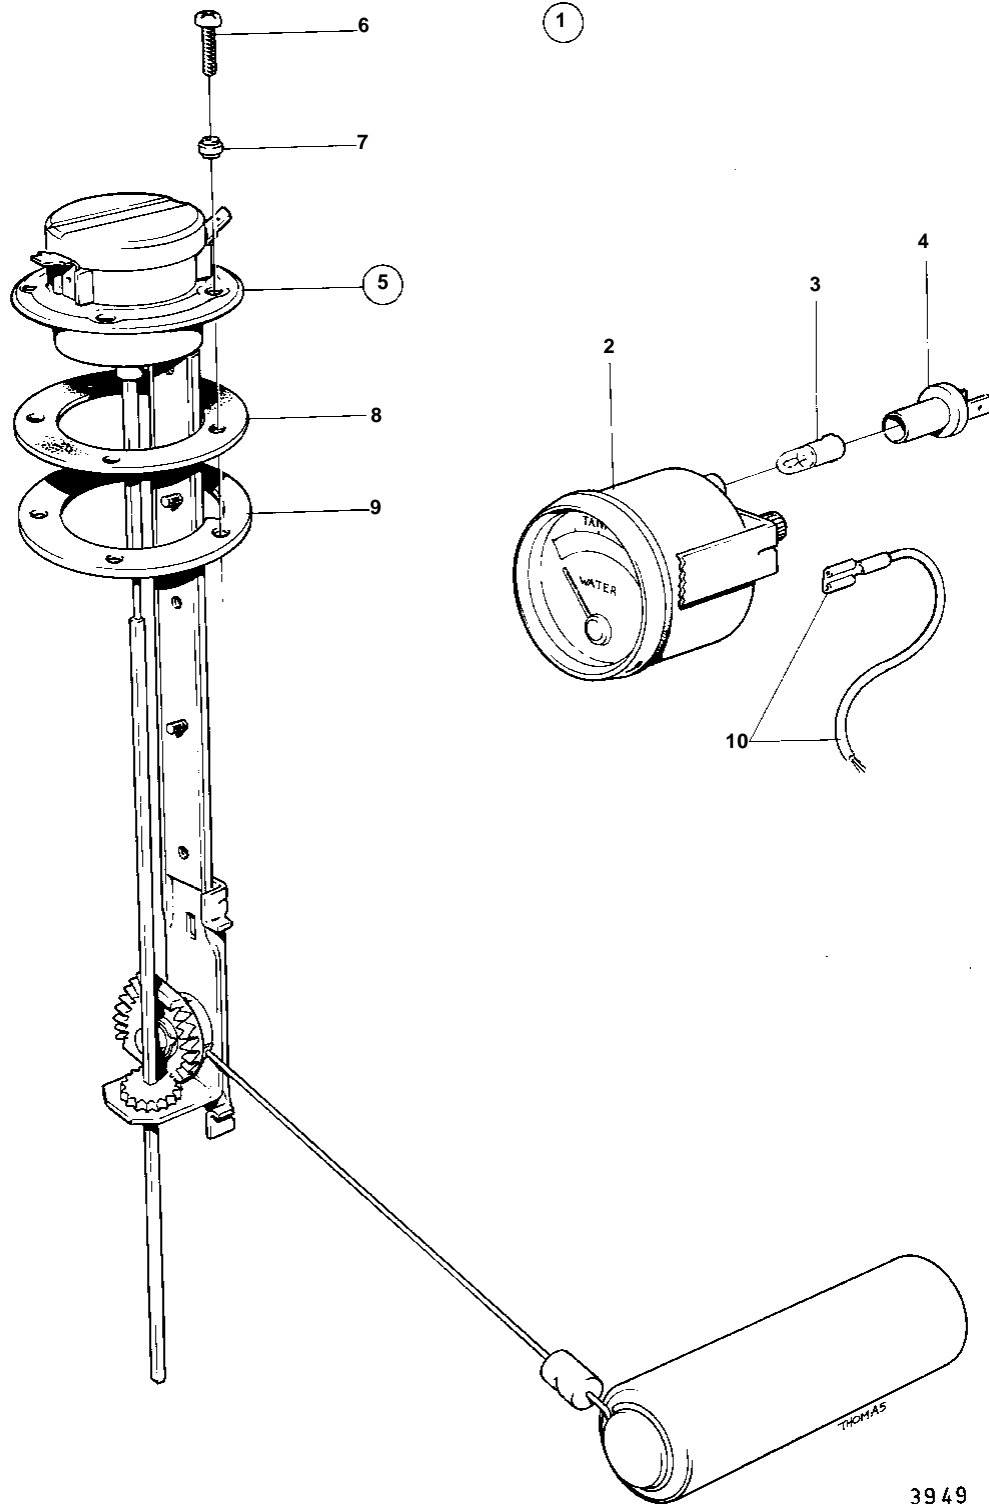

MD40A,TMD40A,TMD40B,TMD40C,AQD40A,TAMD40A,TAMD40B,AQAD40A,AQAD40B

**TANK METER KIT FOR FUEL AND DRINKING WATER, EARLIER PROD:  
834400**

**090**

MD40A,TMD40A,TMD40B,TMD40C,AQD40A,TAMD40A,TAMD40B,AQAD40A,AQAD40B

REF	PART NO.	QTY	DESCRIPTION	NOTES
1	834400	1	Tank gauge	FOR DRINKING WATER.
2	834380	1	• Tank gauge	
3	19923	1	• Bulb	
4	808175	1	• Bulb socket	
5	834389	1	• Sender	
6	956078	4	• • Screw	L = 16 MM
	956081	1	• • Screw	L = 25 MM
7	834481	5	• • Gasket	
8	89865	1	• • Gasket	
9	834480	1	• • Flange	
10		X	CABLES AND CABLE TERMINALS	SEE GROUP 3